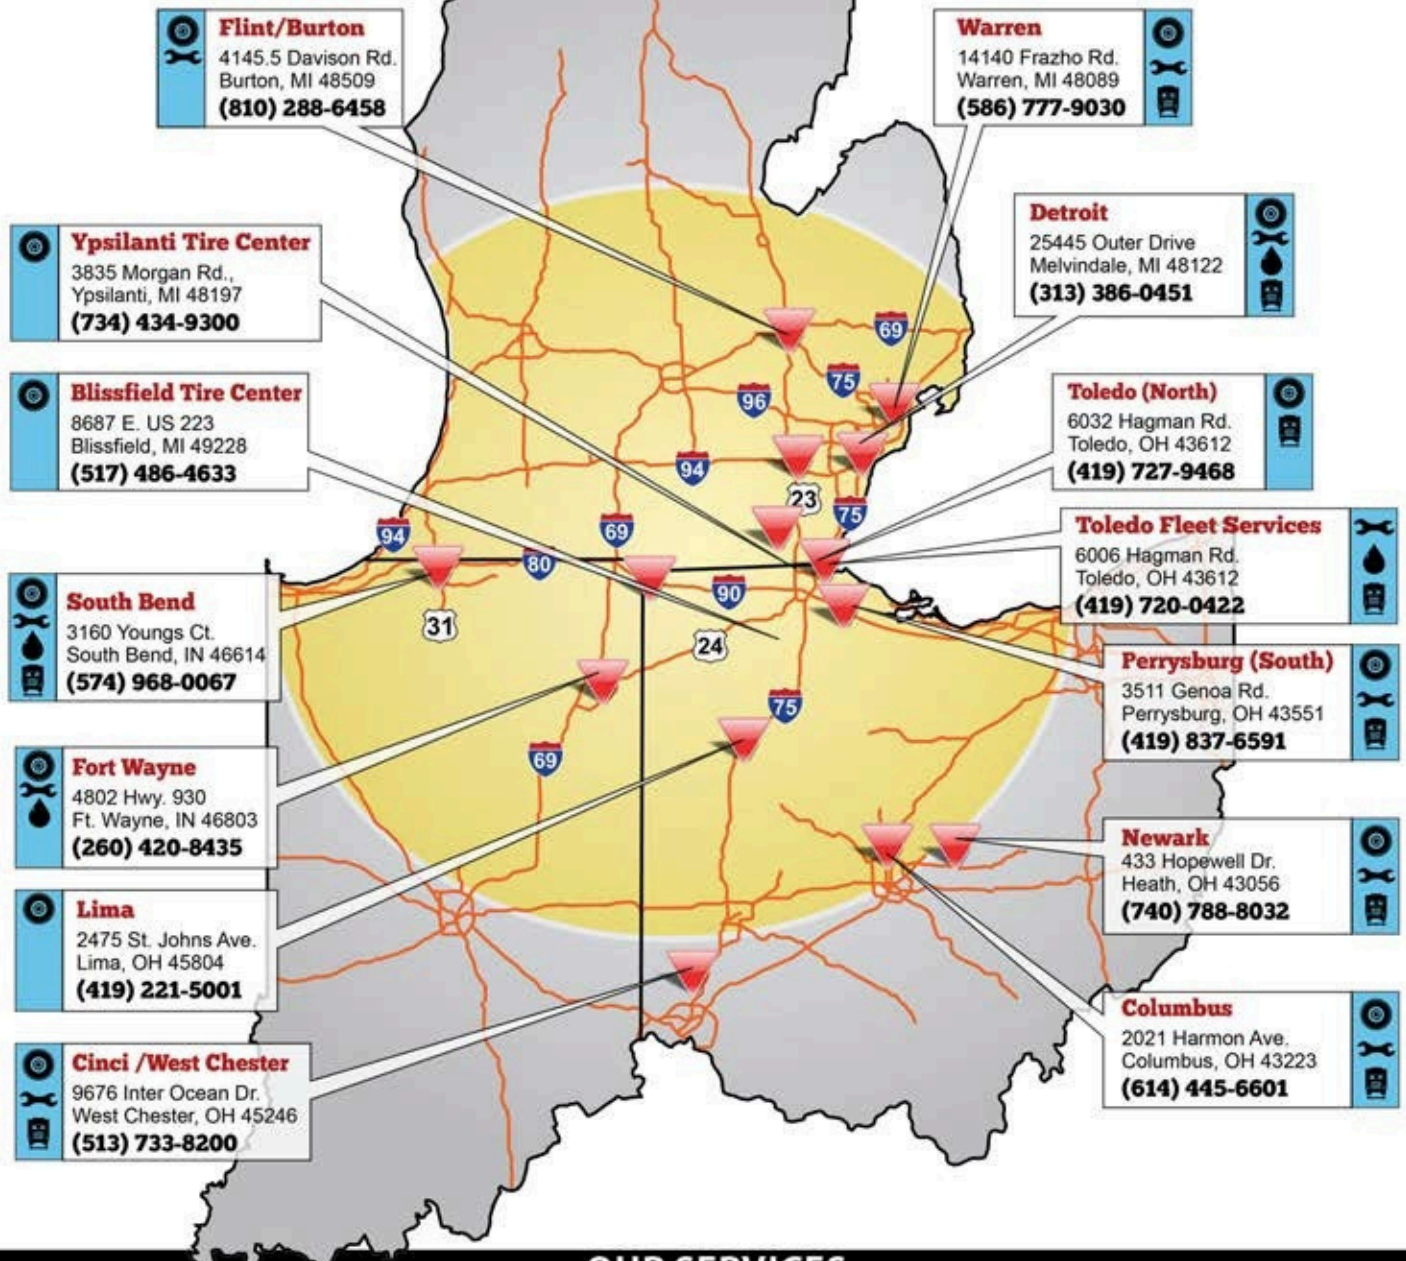

**SHRADER**  
**TIRE & OIL**

**MECHANICAL**  
**FLEET SERVICES**

Hard to keep your vehicle in one lane? Noticing uneven tire wear?

**GET IT CHECKED OUT TODAY!**

**LASER ALIGNMENTS**

*to keep your vehicle rolling straight*

**HOW ELSE CAN WE HELP YOU?**

**NEED EXTRA SUPPORT?**

**WE TAKE ON OVERFLOW WORK!**

- Suspension
- Brakes
- Air Systems
- HVAC Systems
- Steering & Front End
- DOT Inspection
- Trailer Repair
- PM Services

Stop in to our locations in Ohio, Michigan & Indiana  
*Immediate service available*

**800.589.6589**

### BULK LUBRICANT DELIVERY

- Scheduled Route & Emergency Service
- Plant Surveys/Industrial Consultations
- Oil Sampling & Analysis
- Lubricant Equipment Sales & Service